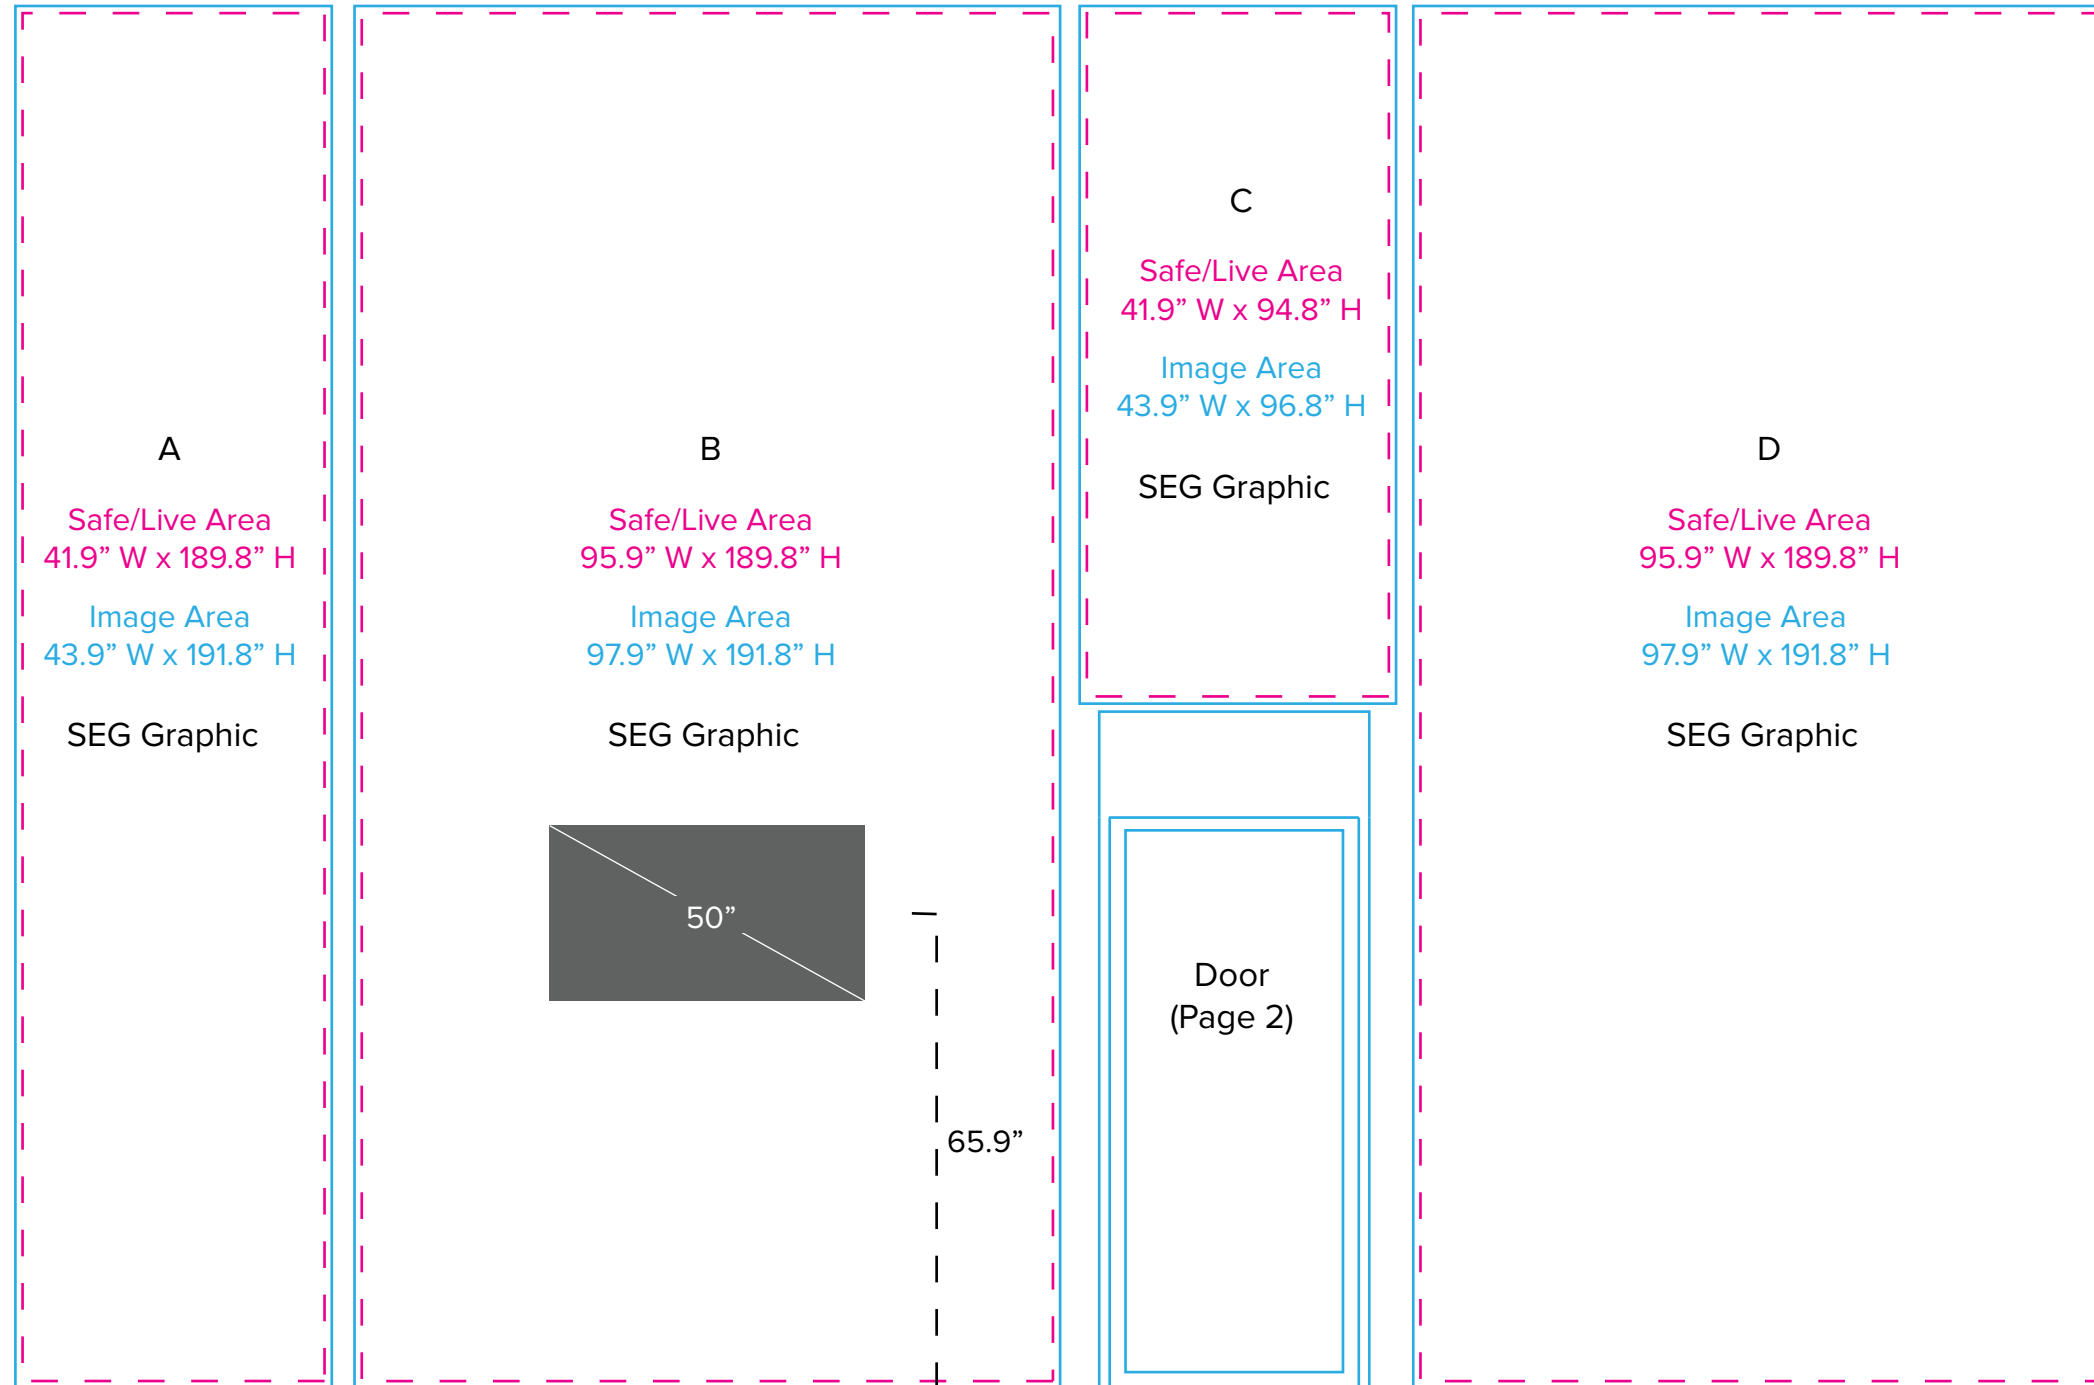

Graphic Template 20 x 30 Island Exhibit Tower - SEG Graphics

NOTE: All Raster Art (jpg, tiff,psd, png, etc.) must be at least 100 dpi at print size.
Standard kits are often customized. Please check with Customer Service to ensure that this template matches your specific job.

Graphic Template
20 x 30 Island Exhibit
Tower - Sintra Door and Surround

NOTE: All Raster Art (jpg, tiff,psd, png, etc.) must be at least 100 dpi at print size.
Standard kits are often customized. Please check with Customer Service to ensure that this template matches your specific job.

Graphic Template
20 x 30 Island Exhibit
Reception Counter - SEG Graphics

NOTE: All Raster Art (jpg, tiff,psd, png, etc.) must be at least 100 dpi at print size.
Standard kits are often customized. Please check with Customer Service to ensure that this template matches your specific job.

Graphic Template
20 x 30 Island Exhibit
Square Hanging Sign - Pillowcase Graphic

K1-4
Safe/Live Area
464" W x 38" H
Image Area
466.375" W x 42.5" H
Pillowcase Graphic

NOTE: All Raster Art (jpg, tiff,psd, png, etc.) must be at least 100 dpi at print size.
Standard kits are often customized. Please check with Customer Service to ensure that this template matches your specific job.