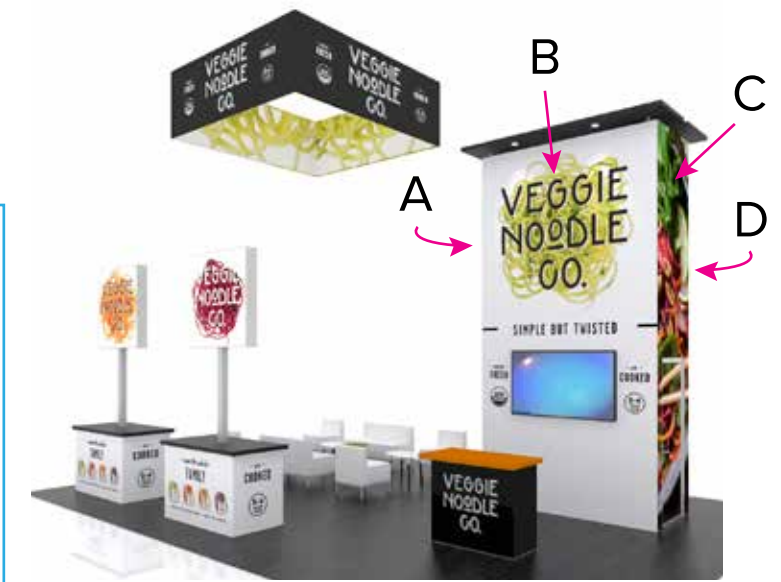

Graphic Template 20 x 30 Island Exhibit Tower - SEG Graphics

NOTE: All Raster Art (jpg, tiff,psd, png, etc.) must be at least 100 dpi at print size.
Standard kits are often customized. Please check with Customer Service to ensure that this template matches your specific job.

Graphic Template
20 x 30 Island Exhibit
Tower - Sintra Door and Surround

NOTE: All Raster Art (jpg, tiff,psd, png, etc.) must be at least 100 dpi at print size.
Standard kits are often customized. Please check with Customer Service to ensure that this template matches your specific job.

Graphic Template
20 x 30 Island Exhibit
Reception Counter - SEG Graphics

NOTE: All Raster Art (jpg, tiff,psd, png, etc.) must be at least 100 dpi at print size.
Standard kits are often customized. Please check with Customer Service to ensure that this template matches your specific job.

Graphic Template
 20 x 30 Island Exhibit
 Kiosks - Backlit SEG & SEG Graphics

NOTE: All Raster Art (jpg, tiff,psd, png, etc.) must be at least 100 dpi at print size.
 Standard kits are often customized. Please check with Customer Service to ensure that this template matches your specific job.