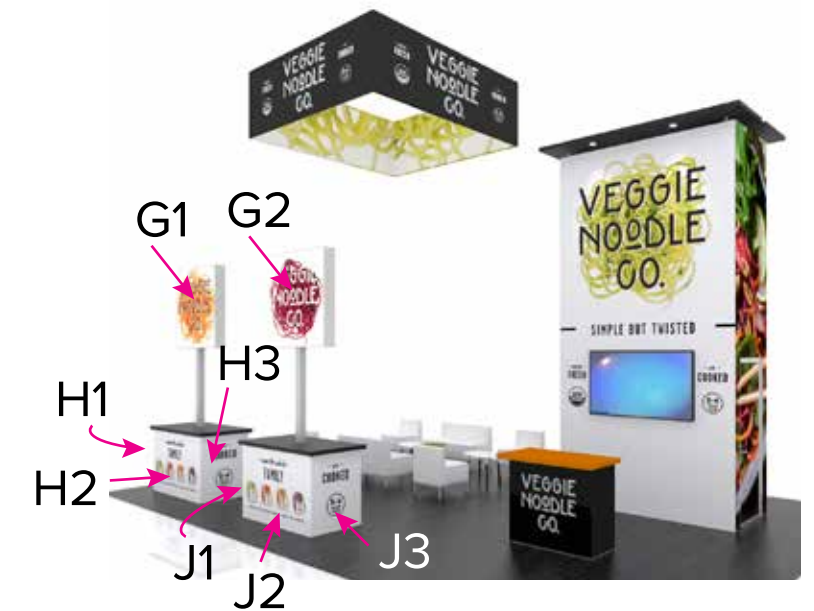

Graphic Template 20 x 30 Island Exhibit Tower - SEG Graphics

NOTE: All Raster Art (jpg, tiff,psd, png, etc.) must be at least 100 dpi at print size.
Standard kits are often customized. Please check with Customer Service to ensure that this template matches your specific job.

Graphic Template
20 x 30 Island Exhibit
Tower - Sintra Door and Surround

NOTE: All Raster Art (jpg, tiff,psd, png, etc.) must be at least 100 dpi at print size.
Standard kits are often customized. Please check with Customer Service to ensure that this template matches your specific job.

Graphic Template
20 x 30 Island Exhibit
Reception Counter - SEG Graphics

NOTE: All Raster Art (jpg, tiff,psd, png, etc.) must be at least 100 dpi at print size.
Standard kits are often customized. Please check with Customer Service to ensure that this template matches your specific job.

Graphic Template
 20 x 30 Island Exhibit
 Kiosks - Backlit SEG & SEG Graphics

NOTE: All Raster Art (jpg, tiff,psd, png, etc.) must be at least 100 dpi at print size.
 Standard kits are often customized. Please check with Customer Service to ensure that this template matches your specific job.