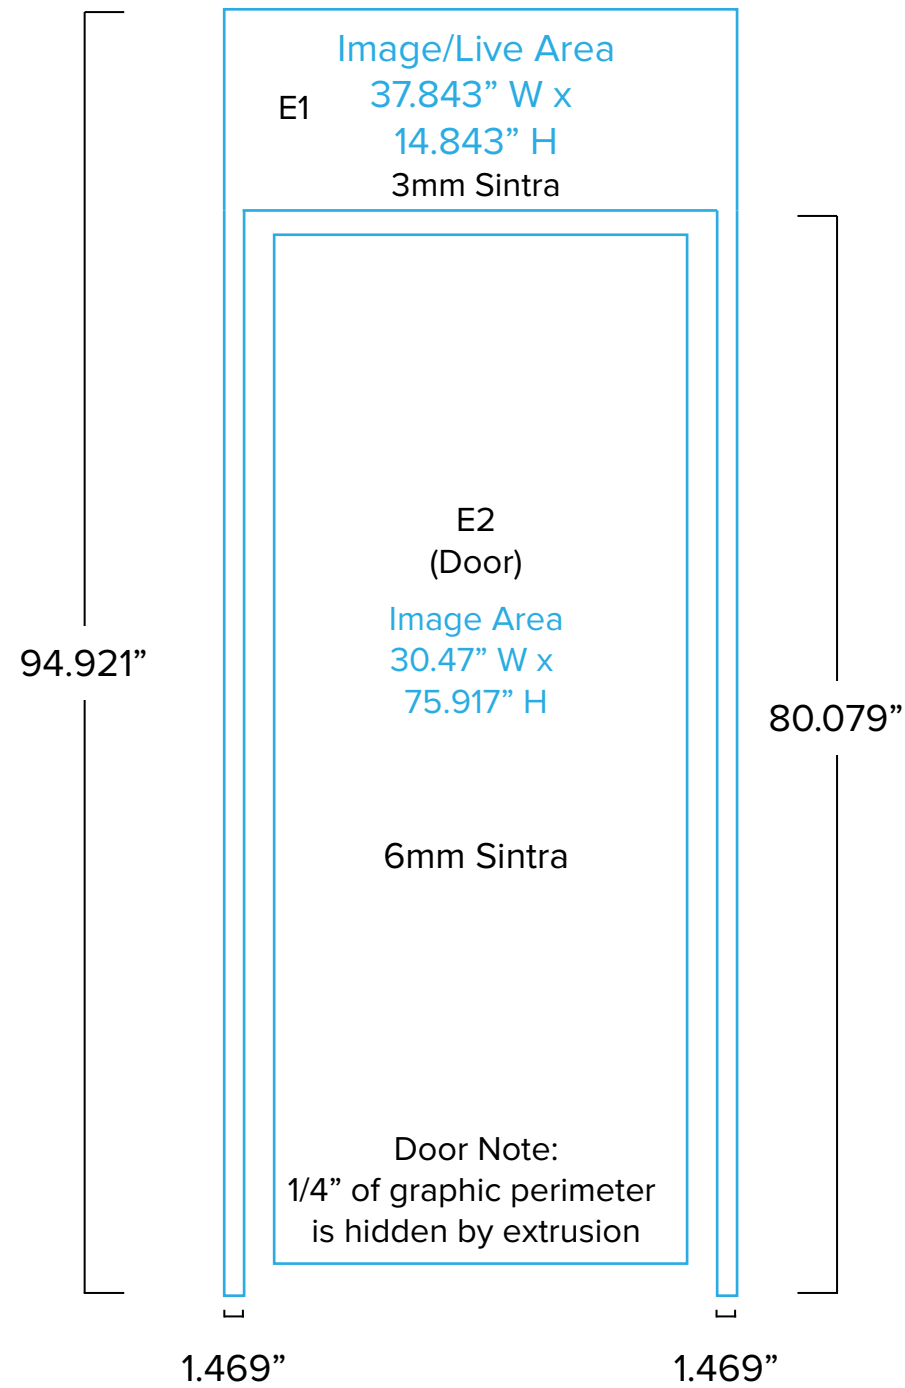

Graphic Template 20 x 30 Island Exhibit Tower - SEG Graphics

NOTE: All Raster Art (jpg, tiff,psd, png, etc.) must be at least 100 dpi at print size.
Standard kits are often customized. Please check with Customer Service to ensure that this template matches your specific job.

Graphic Template
20 x 30 Island Exhibit
Tower - Sintra Door and Surround

NOTE: All Raster Art (jpg, tiff,psd, png, etc.) must be at least 100 dpi at print size.
Standard kits are often customized. Please check with Customer Service to ensure that this template matches your specific job.

Graphic Template
20 x 30 Island Exhibit
Reception Counter - SEG Graphics

NOTE: All Raster Art (jpg, tiff,psd, png, etc.) must be at least 100 dpi at print size.
Standard kits are often customized. Please check with Customer Service to ensure that this template matches your specific job.

Graphic Template
20 x 30 Island Exhibit
Square Hanging Sign - Pillowcase Graphic

K1-4
Safe/Live Area
464" W x 38" H
Image Area
466.375" W x 42.5" H
Pillowcase Graphic

NOTE: All Raster Art (jpg, tiff,psd, png, etc.) must be at least 100 dpi at print size.
Standard kits are often customized. Please check with Customer Service to ensure that this template matches your specific job.